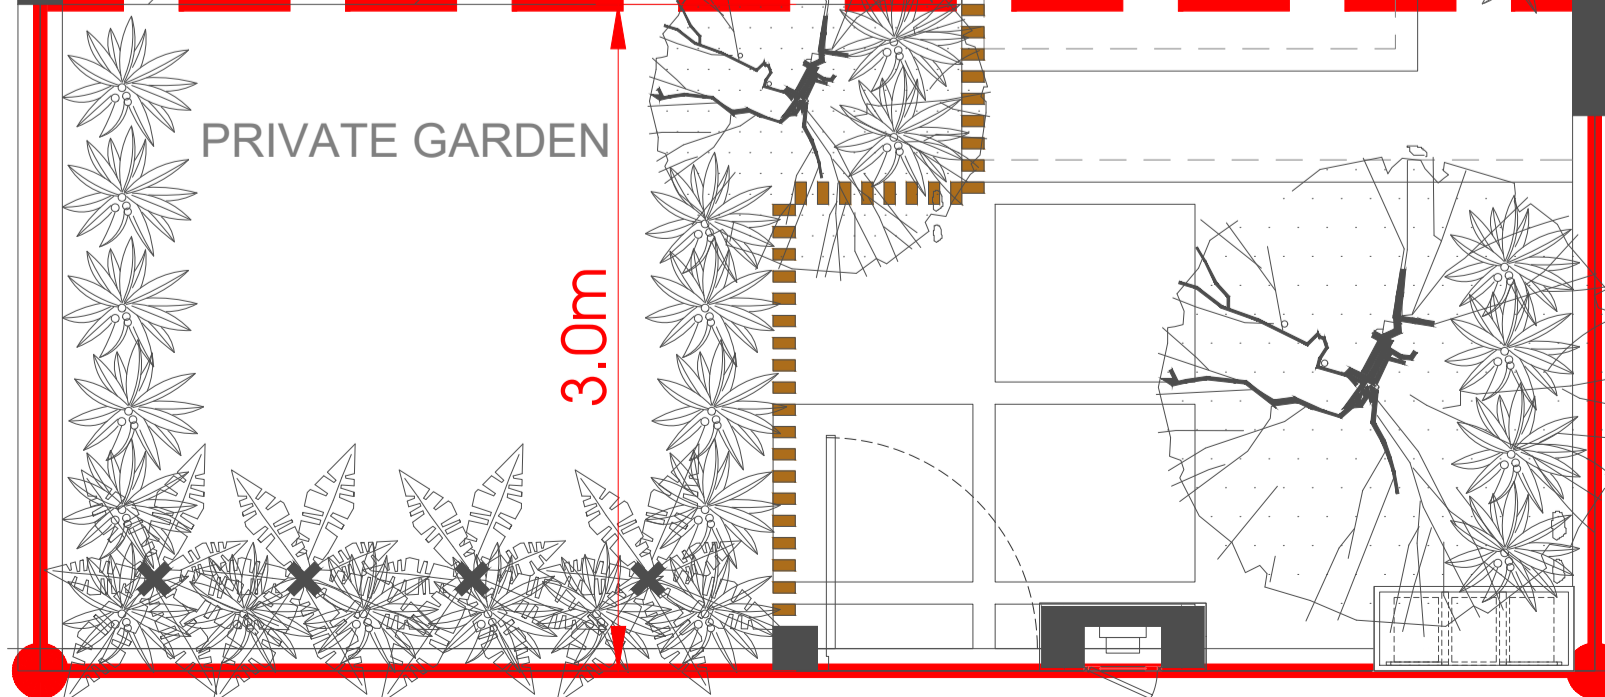

Water
Canel

7.0m

2.0m

18.0m

7.0m

Road

PRIVATE GARDEN

3.0m

BEDROOM 01

BATHROOM
01

STORAGE

LIVING + DINING

13

11

9

7