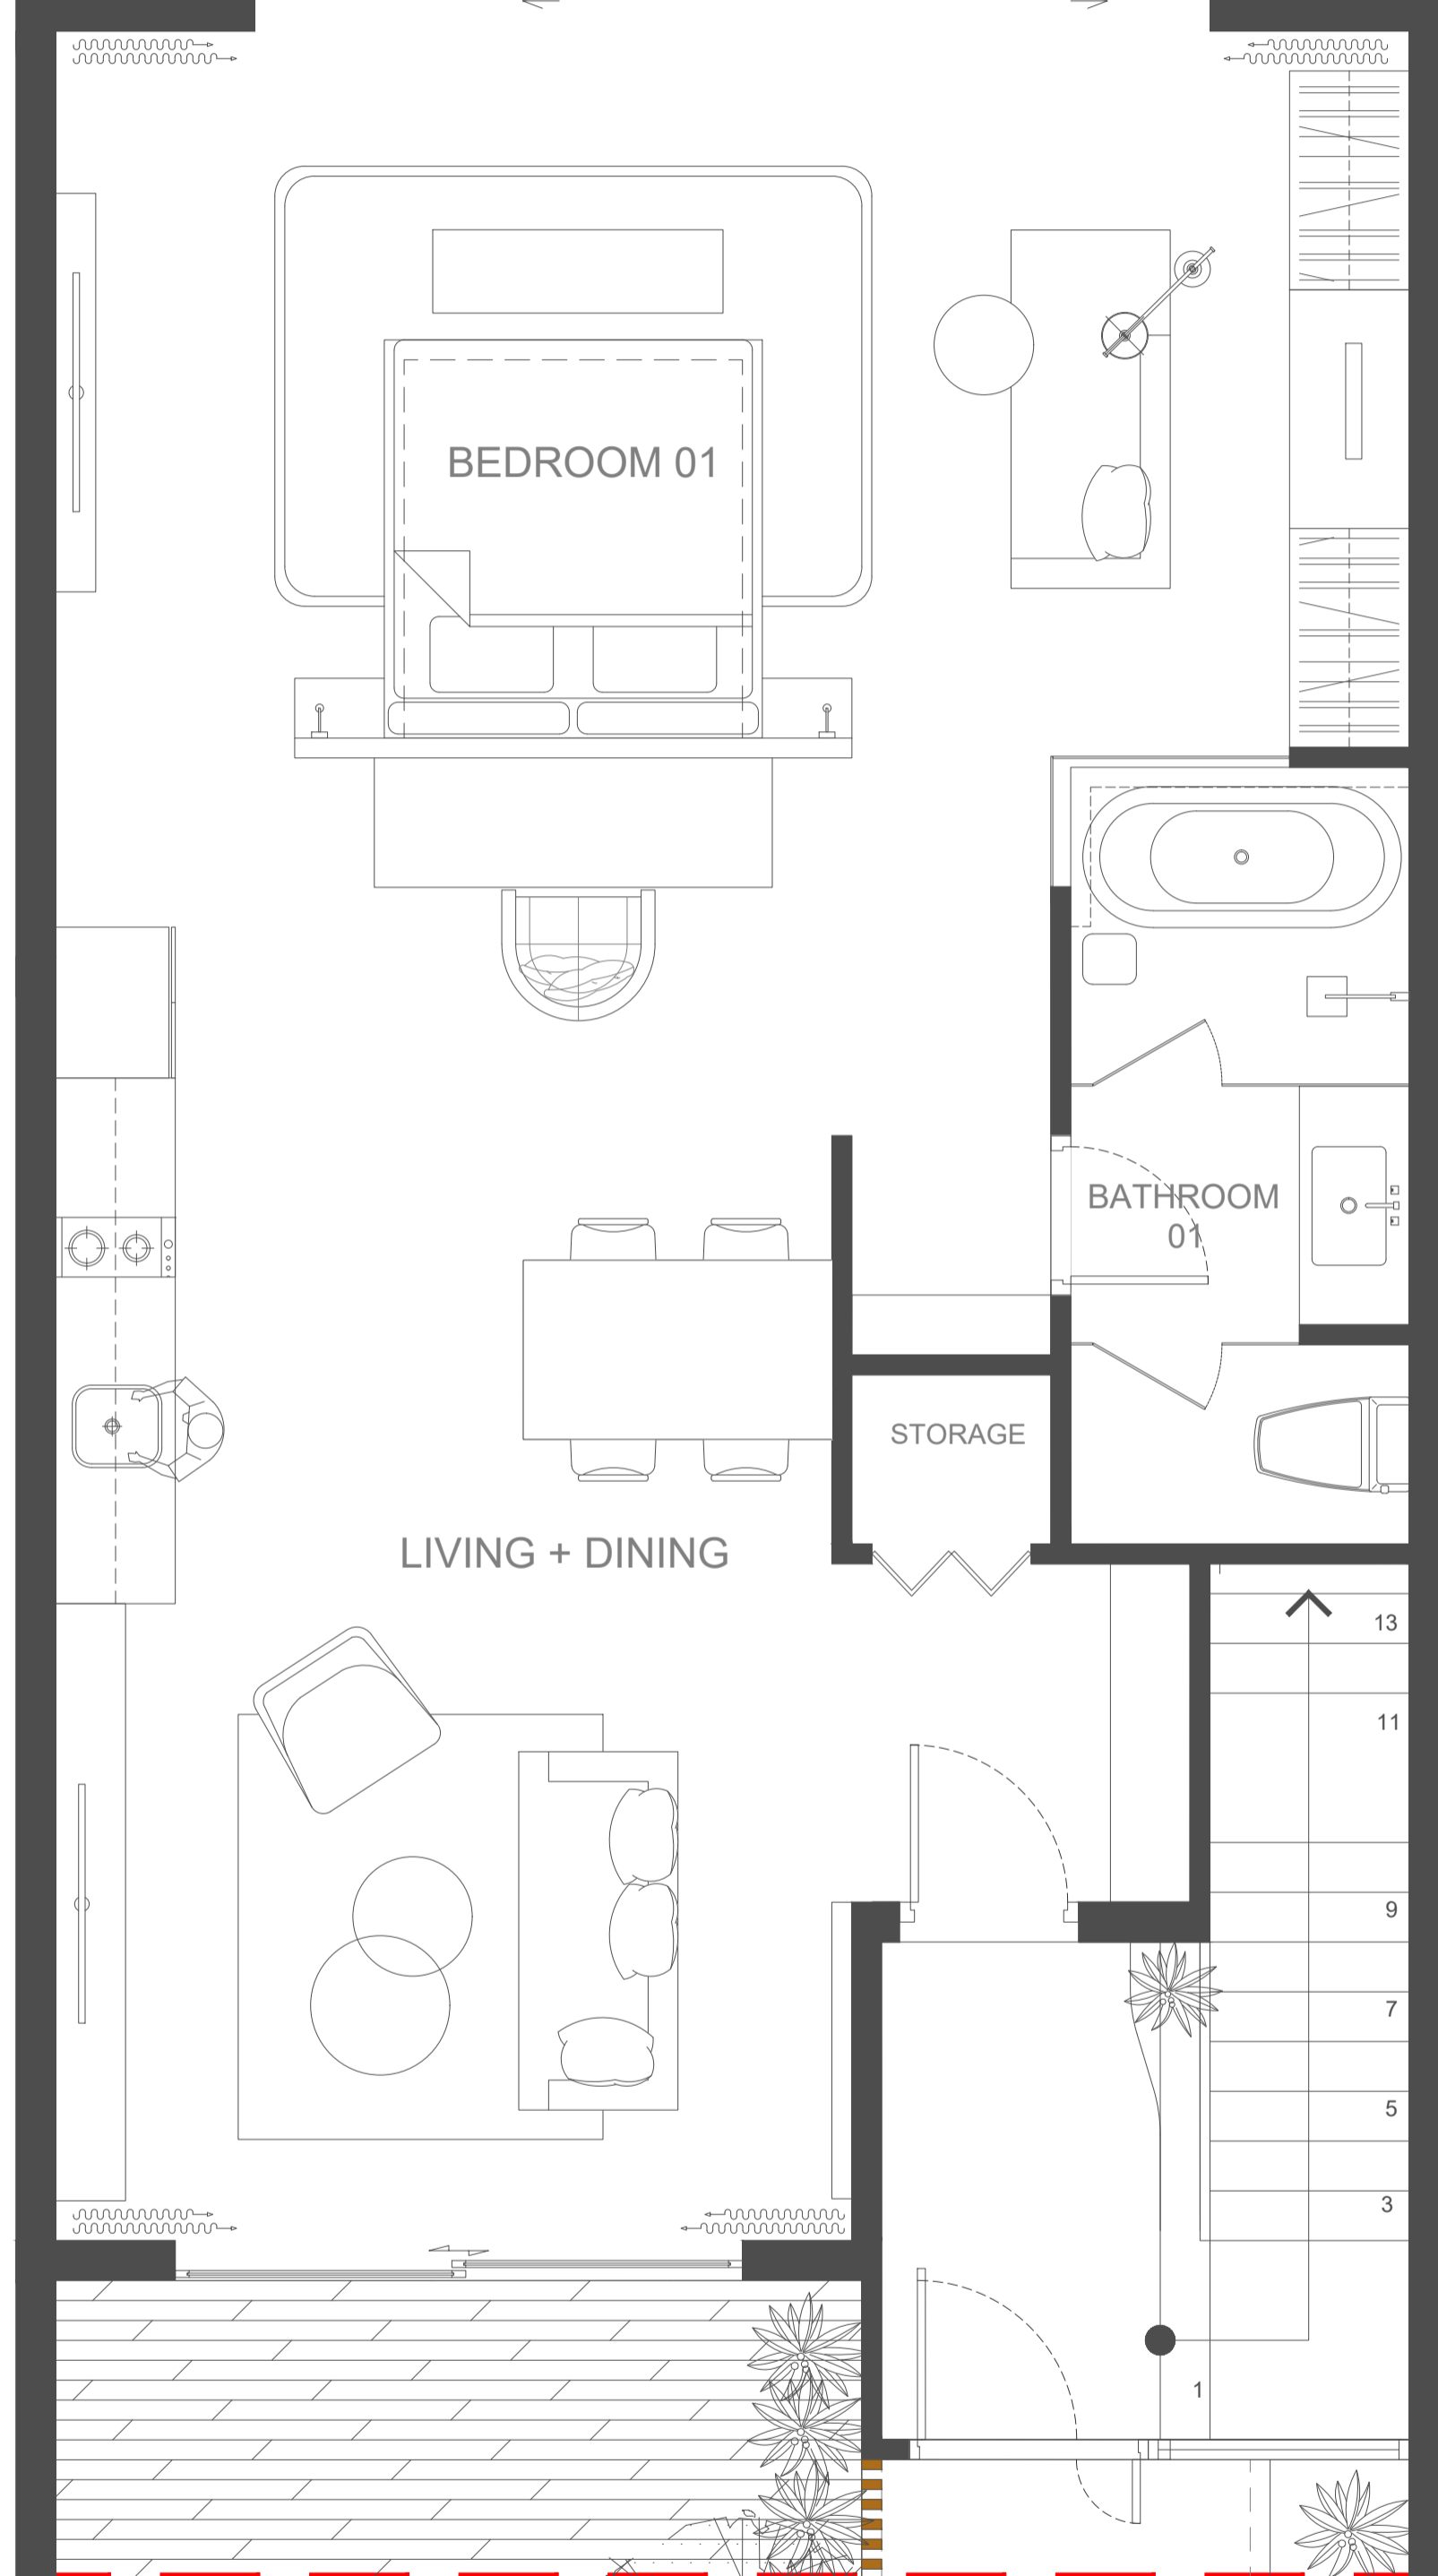

Water
Canel

7.0m

2.0m

18.0m

7.0m

Road

PRIVATE GARDEN

3.0m

BEDROOM 01

BATHROOM
01

STORAGE

LIVING + DINING

13

11

9

7